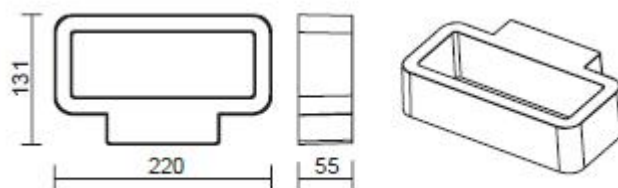

CONCISE SERIES

KTWL4215 / outdoor wall light

Description				Packing
Light Source:	LED CREE	Material:	Aluminum	Inner Box: 145*60*230mm Carton: 440*260*250mm Qty/CTN: 12PCS/CNT G.w./PCS: 0.79kg
Wattage (W):	6W	Finishing:	Plastic Coating	
Voltage (V):	85-265V	Dimension (mm):	220*131*55mm	
Luminous Flux(lm):	510lm	Working Temperature:	-20℃—+60℃	
Colour Temperature:	3000K/4000K/5000K	IP:	54	

Detail

CONCISE SERIES